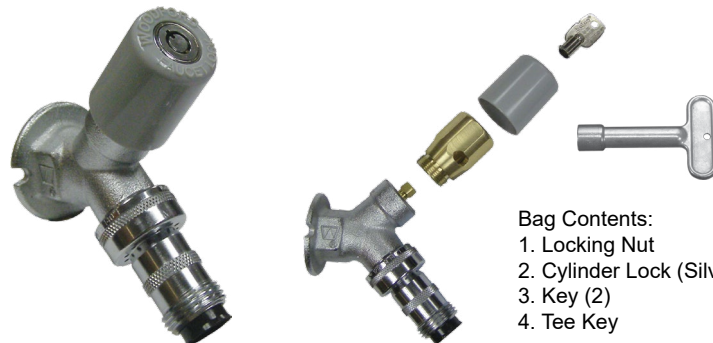

Stem Locks

Woodford Models

SL-17, SL-24, SL-65

Stem Locks converts most Woodford wall faucets and wall hydrants into vandal resistant, tee key operated units.

Simply remove the handle and packing nut and install the deep locking nut then snap on the cylinder lock. The faucet is now locked and secure. Use key to unlock and use the Tee Key to operate faucet.

SL-17

Fits Woodford Models:
14, 16, 17, 19, 22, V22, 30

- Sold 1 per bag -

- Bag Contents:
1. Locking Nut
 2. Cylinder Lock (Brown)
 3. Key (2)
 4. Tee Key

SL-24

Fits Woodford Models:
24 & 26

- Sold 1 per bag -

- Bag Contents:
1. Locking Nut
 2. Cylinder Lock (Silver)
 3. Key (2)
 4. Tee Key

SL-65

Fits Woodford Models:
65 & 67 Series

- Sold 1 per bag -

- Bag Contents:
1. Head Nut
 2. Locking Nut
 3. Cylinder Lock (Silver)
 4. Key (2)
 5. Tee Key