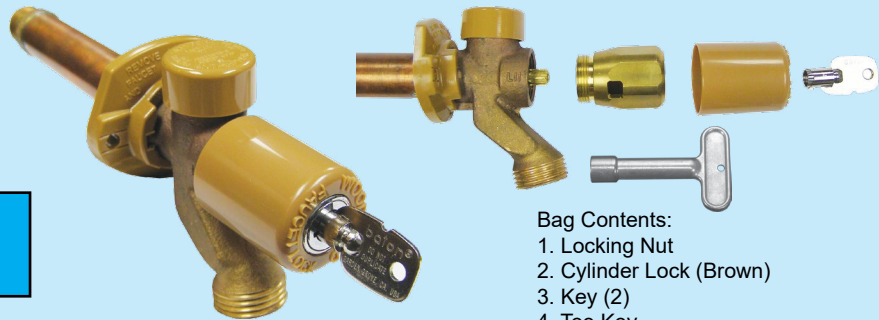

Stem Locks

Woodford Models

SL-17, SL-24, SL-65

Stem Locks converts most Woodford wall faucets and wall hydrants into vandal resistant, tee key operated units.

Simply remove the handle and packing nut and install the deep locking nut then snap on the cylinder lock. The faucet is now locked and secure. Use key to unlock and use the Tee Key to operate faucet.

SL-17

Fits Woodford Models:
14, 16, 17, 19, 22, V22, 30

- Sold 1 per bag -

- Bag Contents:
1. Locking Nut
 2. Cylinder Lock (Brown)
 3. Key (2)
 4. Tee Key

SL-24

Fits Woodford Models:
24 & 26

- Sold 1 per bag -

- Bag Contents:
1. Locking Nut
 2. Cylinder Lock (Silver)
 3. Key (2)
 4. Tee Key

SL-65

Fits Woodford Models:
65 & 67 Series

- Sold 1 per bag -

- Bag Contents:
1. Head Nut
 2. Locking Nut
 3. Cylinder Lock (Silver)
 4. Key (2)
 5. Tee Key