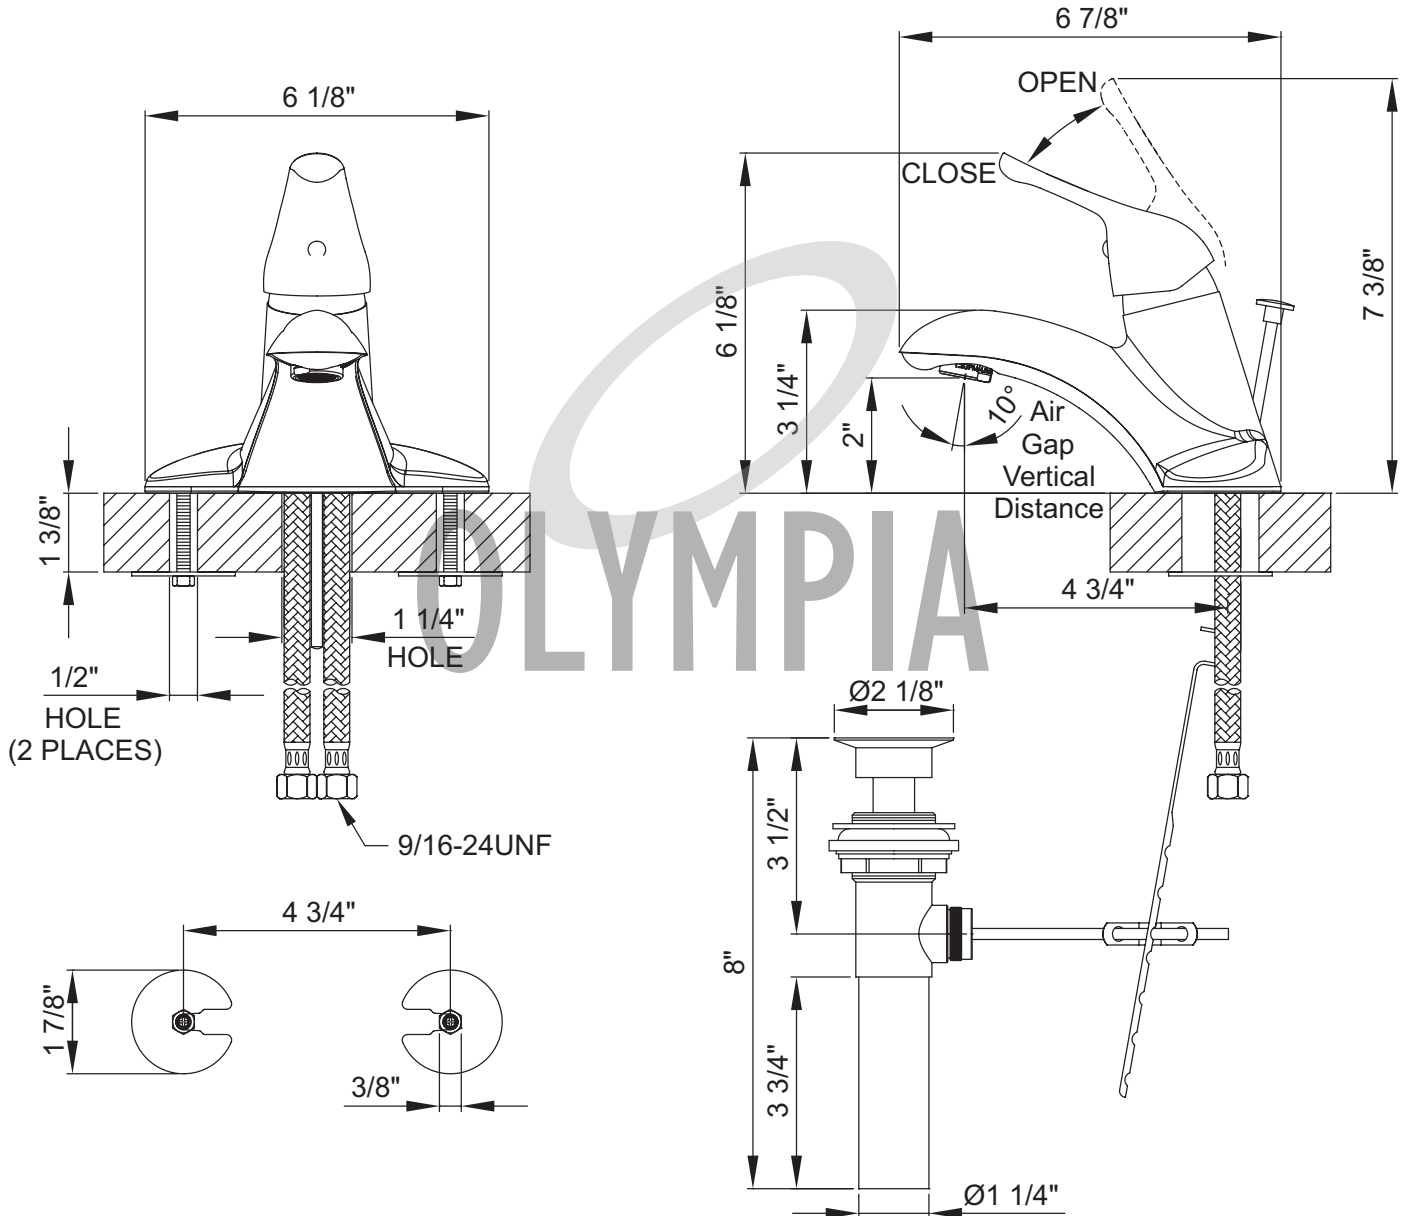

**Single Handle Lavatory Faucet**

- Metal Lever Handle
- 4-3/4" Reach, 2" From Deck to Aerator
- Stainless Steel Ball Operation
- 3-Hole 4" Installation
- Brass Pop-Up Drain Assembly
- Easy-Install 18" Flex Supply Lines With 3/8" Connections
- With 1.2 GPM Flow Rate
- Builder Tract Pack

**Brass Pop-Up Drain**