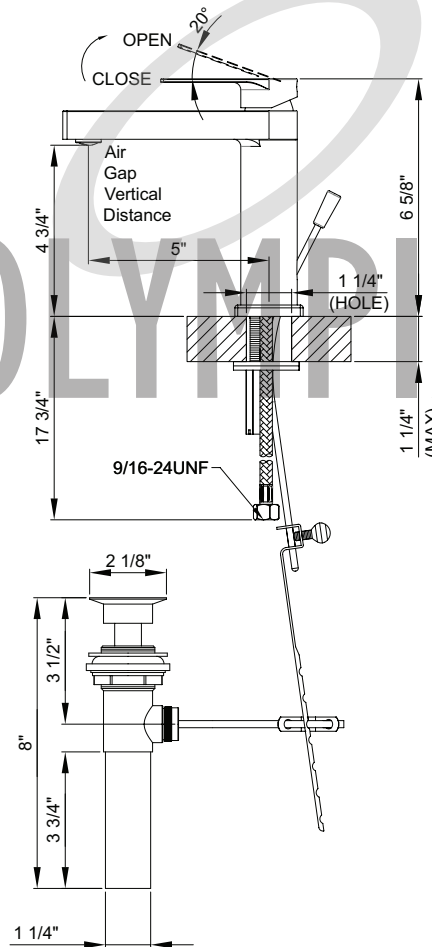

**Olympia Faucets**  
VALUE FOR BUILDERS

**L-6002**  
**i4 Series**

**Single Handle Lavatory Faucet**

- Lever Handle
- 5" Reach, 4-3/4" From Deck to Aerator
- Ceramic Disc Cartridge
- 1-Hole Installation
- Brass Pop-Up Drain Assembly
- Easy-Install 18" Flex Supply Lines With 3/8" Connections
- With 1.2 GPM Flow Rate

Brass Pop-Up Drain