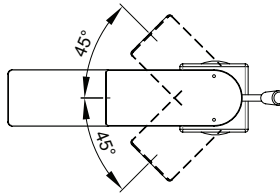

Brass Pop-Up Drain