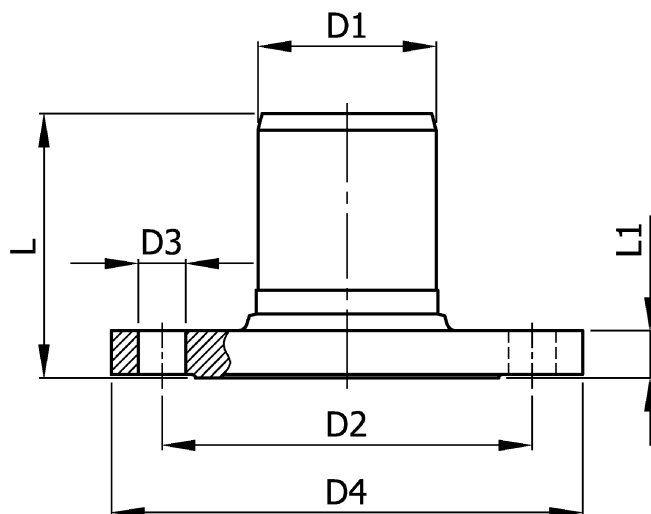

SPECIFICATION:

JOSAM PUSH-FIT™ TYPE 316L STAINLESS STEEL FITTING, 150 PSI
 MALE FLANGE ADAPTER WITH FOUR BOLTING HOLES.

**SS FITTING
 PUSH-FIT
 MALE FLANGE ADAPTER**

SERIES **JF**

PART NO.	NOM. PIPE SIZE	D1 (PIPE O.D.)	D2	D3	D4	L	L1
JF-9016	1-1/2"	1.7 [42]	3.9 [98]	.63 [16]	5.0 [127]	2.5 [65]	.69 [18]
JF-9018	2"	2.1 [53]	4.7 [121]	.75 [19]	6.0 [152]	3.0 [76]	.75 [19]
JF-9020	3"	2.9 [73]	5.5 [140]	.75 [19]	7.0 [178]	3.9 [99]	.87 [22]
JF-9022	4"	4.0 [102]	7.5 [191]	.75 [19]	9.0 [229]	5.2 [131]	.94 [24]
JF-9026	6"	6.3 [159]	9.5 [241]	.87 [22]	11.0 [279]	6.8 [173]	1.0 [25]
JF-9028	8"	8.6 [219]	11.8 [299]	.87 [22]	13.5 [343]	8.1 [206]	1.1 [29]

DIMENSIONS IN INCHES [mm] UNLESS OTHERWISE NOTED.

DATE OF LAST CHANGE: 7/20/18

DIMENSIONS ARE SUBJECT TO MANUFACTURERS TOLERANCES AND CHANGE WITHOUT NOTICE. WE CAN ASSUME NO RESPONSIBILITY FOR USE OF SUPERSEDED OR VOID DATA.