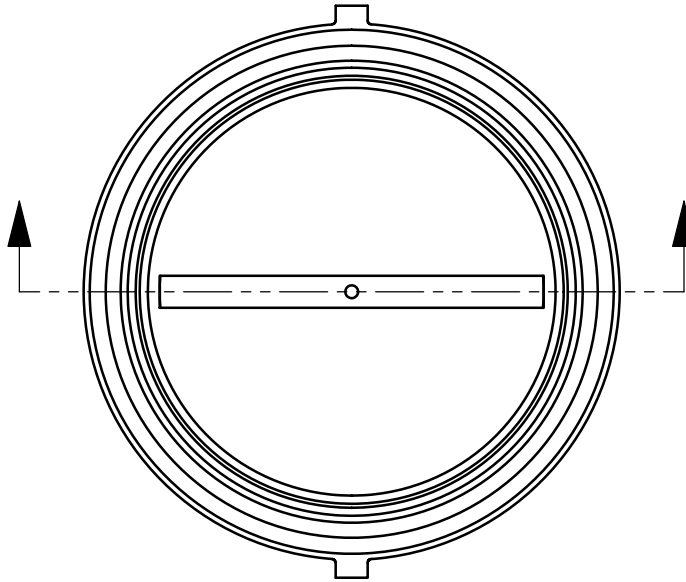

**SPECIFICATION:**

JOSAM 57008-Z-LT SERIES COATED CAST IRON CLEANOUT FERRULE WITH NO-HUB CONNECTION AND GASKETED ABS CLEANOUT PLUG.

**CLEANOUT**  
**LEVELEZE® KLEENATRON®**

SERIES **57008-Z-LT**

FORMERLY 58190 SERIES

6" GASKETED ABS CLEANOUT PLUG

NO-HUB CONNECTION

X	-LT	LESS TOP
	-22	TAPER THREAD BRONZE PLUG
	-31	GALVANIZED CAST IRON PARTS
	-WF	WIDE FLANGE
X	-Z	NO-HUB OUTLET

WARNING: Cancer and Reproductive Harm - www.P65Warnings.ca.gov