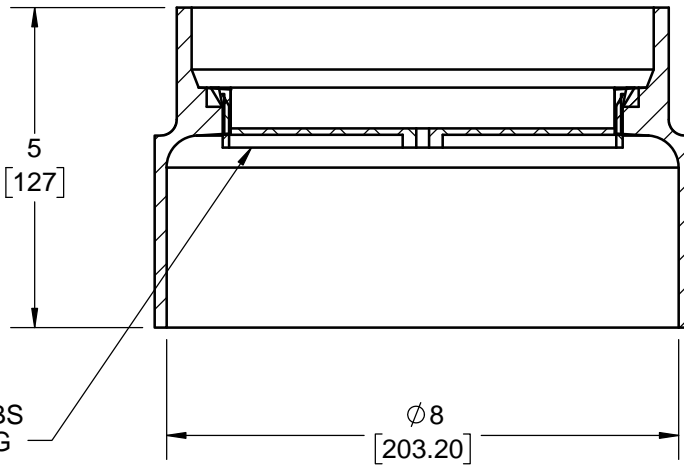

**SPECIFICATION:**

JOSAM 57008-Z-LT SERIES COATED CAST IRON CLEANOUT FERRULE WITH NO-HUB CONNECTION AND GASKETED ABS CLEANOUT PLUG.

**CLEANOUT**  
**LEVELEZE® KLEENATRON®**

SERIES **57008-Z-LT**

FORMERLY 58190 SERIES

6" GASKETED ABS CLEANOUT PLUG

NO-HUB CONNECTION

X	-LT	LESS TOP
	-22	TAPER THREAD BRONZE PLUG
	-31	GALVANIZED CAST IRON PARTS
	-WF	WIDE FLANGE
X	-Z	NO-HUB OUTLET

WARNING: Cancer and Reproductive Harm - www.P65Warnings.ca.gov