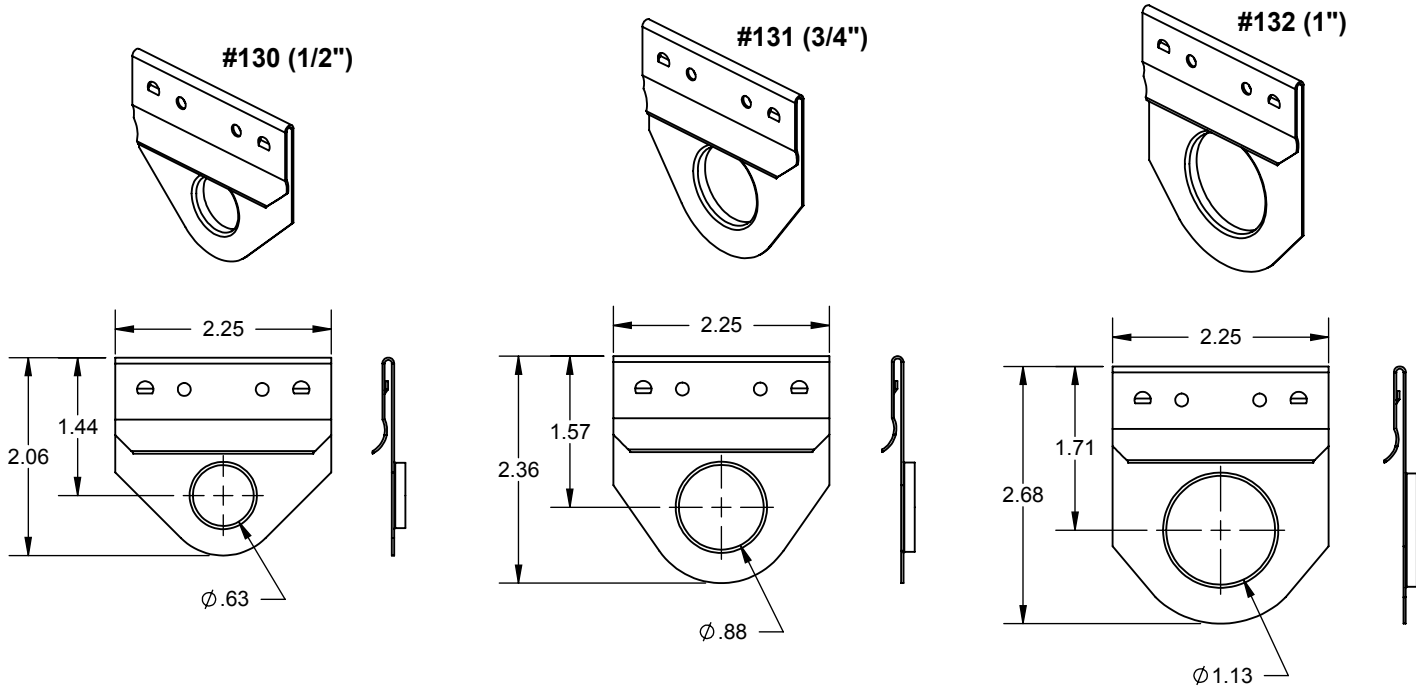

# PRODUCT SPECIFICATION DRAWING HOLDRITE® #130, #131 & #132 CLIPS

ALL DIMENSIONS IN INCHES

The HOLDRITE® #130, #131 and #132 are Solid Copper clips. Designed for easy snap-on installation for various flat strap brackets. 1/2", 3/4" or 1" copper tubes solder directly to the clip.

**Product Information:**

- Material: .025 Solid Copper
- Load rating: 25 pounds
- UPC / IPC / IAPMO listed

THIS INFORMATION IS PROPRIETARY TO HOLDRITE AND IS SUBJECT TO CHANGE WITHOUT NOTICE. IT MAY NOT BE REPRODUCED IN PART OR WHOLE WITHOUT WRITTEN AUTHORIZATION.