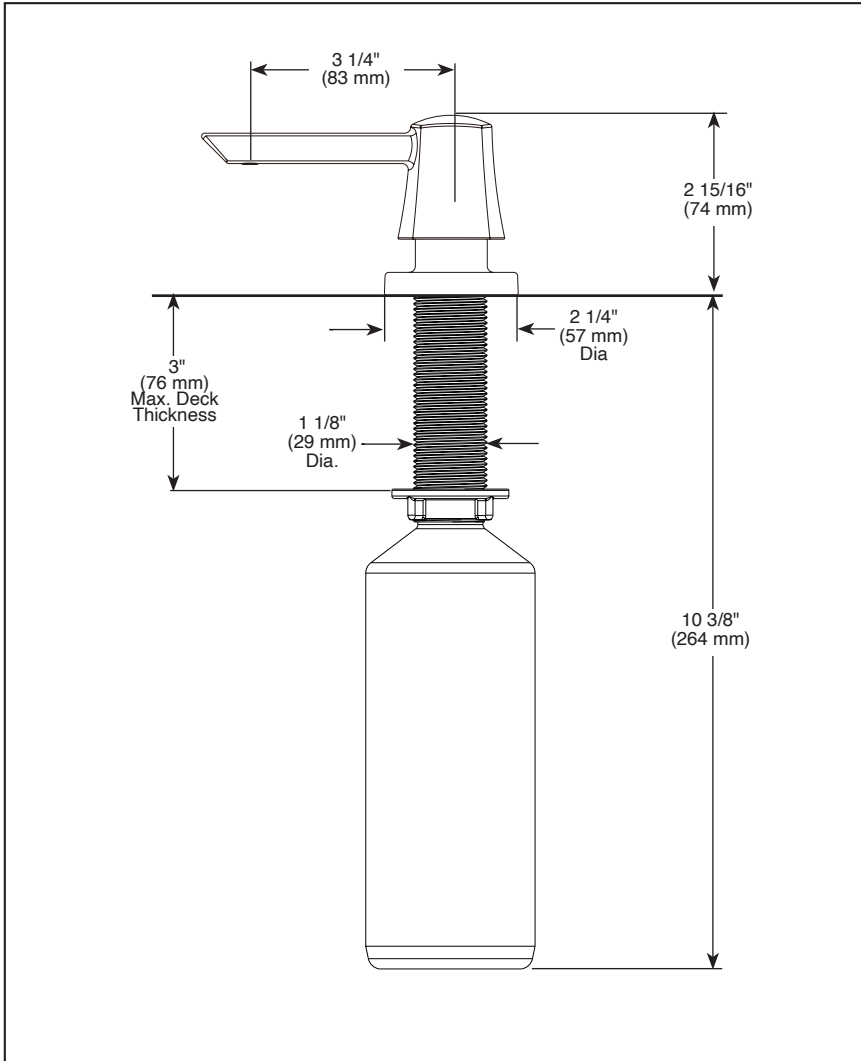

Submitted Model No.: _____

Specific Features: _____

Designate Proper Finish Suffix

see what Delta can do™

SOAP DISPENSER

STANDARD SPECIFICATIONS:

- Lumicoat™ finish (Brilliance finishes only)
- 13 ounce bottle
- Refillable from above the deck
- Fits hole size 1 3/8" +/- 1/8"