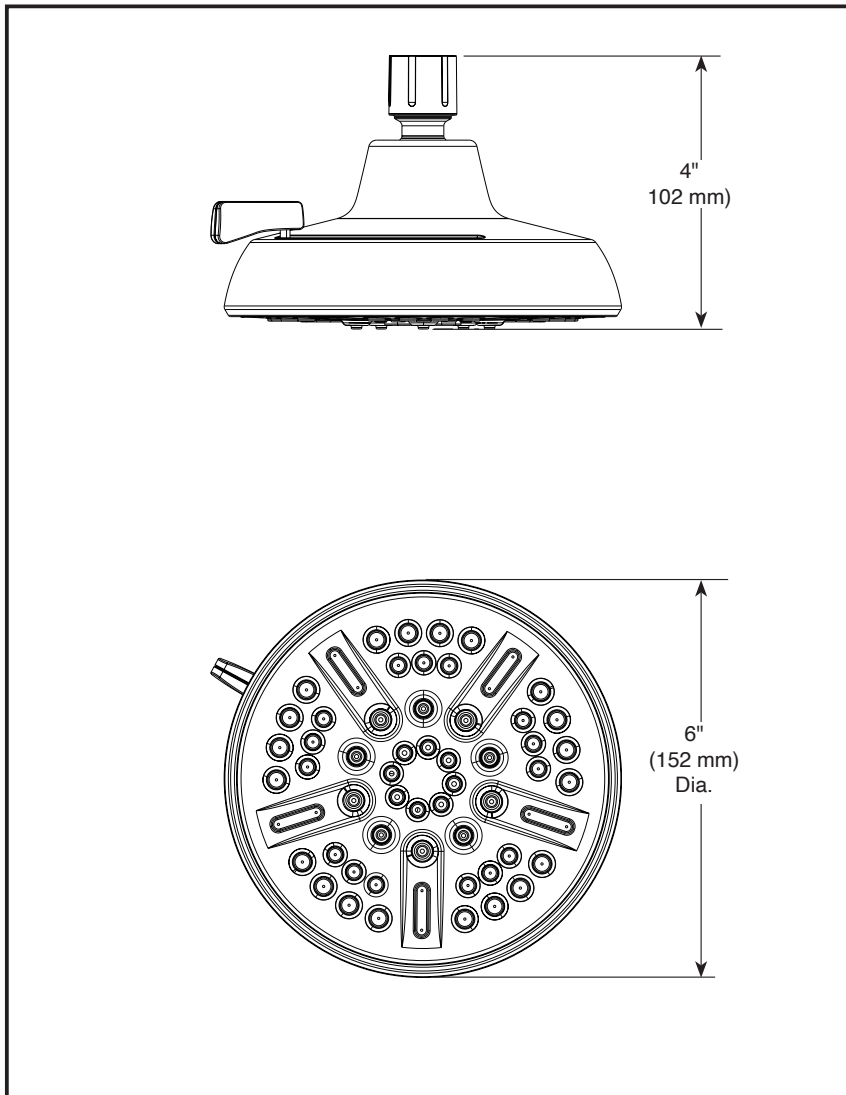

Submitted Model No.: _____

Specific Features: _____

▲ Designate proper finish suffix

Delta reserves the right (1) to make changes in specifications and materials, and (2) to change or discontinue models, both without notice or obligation. Dimensions are for reference only. See current full-line price book or www.deltafaucet.com for finish options and product availability.

DSP-B-75898 Rev. B

see what Delta can do™

SHOWER HEAD

■ 8 Setting Shower Head

FEATURES:

- Touch-Clean® Nozzles

STANDARD SPECIFICATIONS:

- Maximum flow rate 1.75 gpm @ 80 psi, 6.6 L/min @ 550 kPa (75898C▲)
- Maximum flow rate 2.5 gpm @ 80 psi, 9.5 L/min @ 550 kPa (75898▲)
- Shower head with eight spray settings
- Change spray modes with easy turn lever, pause is a non-positive shut-off
- Ball connector swivel angle is 36° (18° per side)