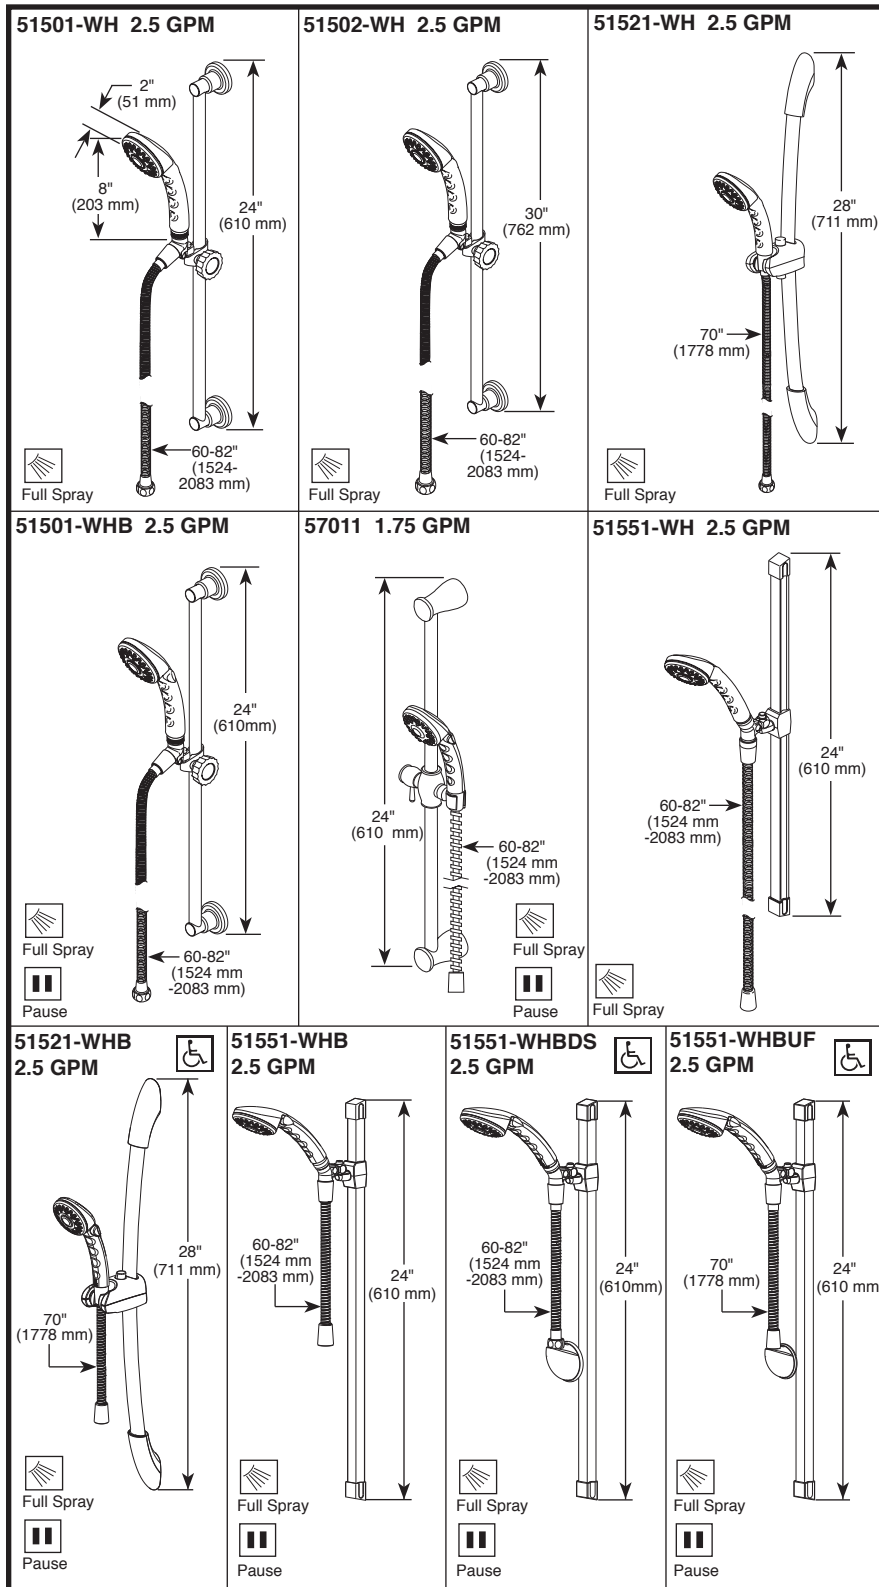

Submitted Model No.: _____
 Specific Features: _____

see what Delta can do™

WALL BAR HAND HELD SHOWERS

- Certified Dual Check Valves
- Decorative Wall Bar

STANDARD SPECIFICATIONS:

- 70" ultra-flex hose: 51521-WH, 51521-WHB, & 51551-WHBUF
- 60-82" stretchable metal hose: 51501-WH & 51502-WH, 51501-WHB, 57011, 51551-WH, 51551-WHB, & 51551-WHBDS
- ADA compliance applies to the hand shower and hose only: 51551-WHBDS, 51551-WHBUF & 51521-WHB
- Certified dual check valves for backflow protection.
- Maximum 1.75 gpm @ 80 psi, 6.6 L/min @ 550 kPa (57011 only)
- Maximum 2.5 gpm @ 80 psi, 9.5 L/min @ 550 kPa
- Handheld shower with two spray settings - pause is a non-positive shut-off (51501-WHB, 57011, 51521-WHB, 51551-WHB, 51551-WHBDS, 51551-WHBUF).

◆ Your Delta Faucet handshower incorporates a backflow protection system that has been tested to be in compliance with ASME A112.18.3 and ASME A112.18.1/CSA B125.1. It incorporates two certified check valves in series, which operate independently and are integral, non-serviceable parts of the wand assembly.

COMPLIES WITH:

- ASME A112.18.1 / CSA B125.1
- EPA WaterSense® - Applies to 57011 only
- Indicates compliance to ICC/ANSI A117.1

Delta reserves the right (1) to make changes in specifications and materials, and (2) to change or discontinue models, both without notice or obligation. Dimensions are for reference only. See current full-line price book or www.deltafaucet.com for finish options and product availability.